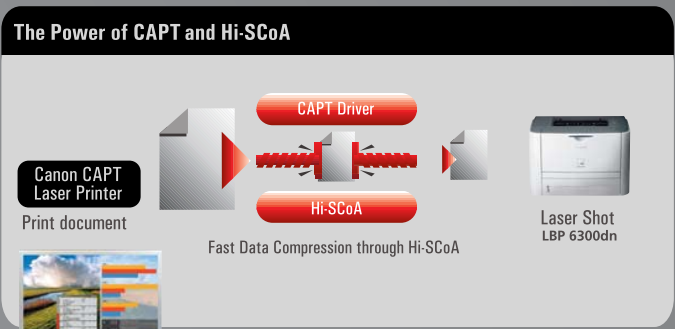

Canon's On-Demand Fixing

Fixing Film

Ceramic Heater

Heat transferred directly to fixing film eliminates long warm-up time and saves energy.

Traditional Roller Fixing

Heater

Fixing Roller

Heating entire roller surface results in longer warm-up time and higher power consumption.

SUPERIOR TECHNOLOGY FOR SUPERIOR RESULTS

CANON ADVANCED PRINTING TECHNOLOGY (CAPT)

By harnessing Canon's Hi-SCoA (High Smart Compression Architecture) and CAPT technologies, the LBP 6300dn is able to process image data faster than conventional printers. What Hi-SCoA does is it compresses print data into smaller sizes for quick transferring from computer to printer with CAPT. The result is superior print speeds without any expensive printer memory upgrades.