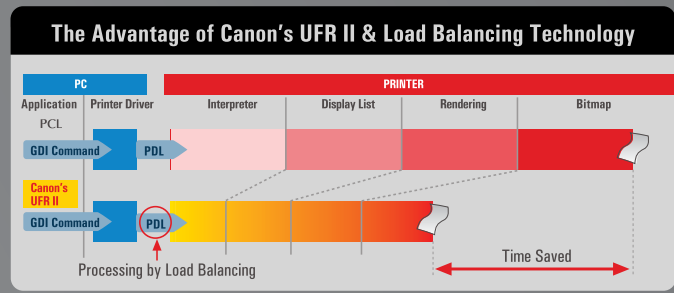

Canon's On-Demand Fixing

Fixing Film

Ceramic Heater

Heat transferred directly to fixing film eliminates long warm-up time and saves energy.

Traditional Roller Fixing

Heater

Fixing Roller

Heating entire roller surface results in longer warm-up time and higher power consumption.

SUPERIOR TECHNOLOGY FOR SUPERIOR RESULTS

CANON ADVANCED PRINTING TECHNOLOGY (CAPT)

By harnessing Canon's Hi-SCoA (High Smart Compression Architecture) and CAPT technologies, the LBP 6300dn is able to process image data faster than conventional printers. What Hi-SCoA does is it compresses print data into smaller sizes for quick transferring from computer to printer with CAPT. The result is superior print speeds without any expensive printer memory upgrades.

ULTRA FAST RENDERING (UFR II)

The LBP 6650dn uses Canon's UFR II architecture to efficiently distribute data processing loads between printer and PC. UFR II ensures printers have a consistent print rate unaffected by changes in data size or print environment. This enables the printer to achieve dramatically increased processing speeds compared to conventional print architectures.