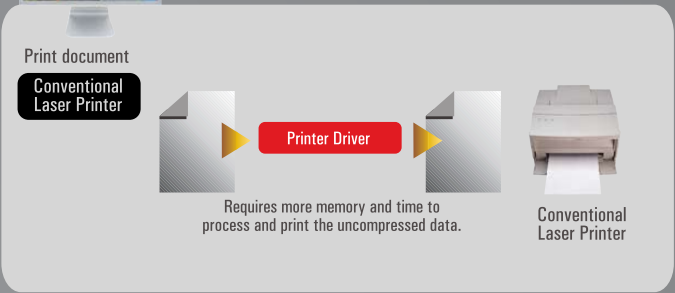

Canon's On-Demand Fixing

Fixing Film

Ceramic Heater

Heat transferred directly to fixing film eliminates long warm-up time and saves energy.

Traditional Roller Fixing

Heater

Fixing Roller

Heating entire roller surface results in longer warm-up time and higher power consumption.

SUPERIOR TECHNOLOGY FOR SUPERIOR RESULTS

CANON ADVANCED PRINTING TECHNOLOGY (CAPT)

By harnessing Canon's Hi-SCoA (High Smart Compression Architecture) and CAPT technologies, the LBP 6300dn is able to process image data faster than conventional printers. What Hi-SCoA does is it compresses print data into smaller sizes for quick transferring from computer to printer with CAPT. The result is superior print speeds without any expensive printer memory upgrades.